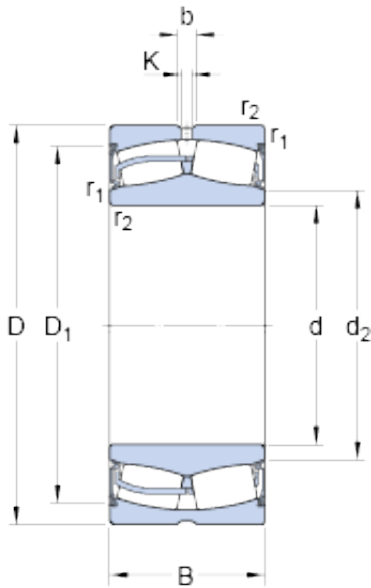

NTPT NTK BEARINGS CO.,LTD.

320 mm x 540 mm x 176 mm SKF
23164-2CS5/VT143 spherical roller bearings

Bearing No. 23164-2CS5/VT143

23164-2CS5/VT143 Bearing 2D drawings and 3D CAD models

Size	540x320x176 mm
Bore Diameter	540 mm
Outer Diameter	320 mm
Width	176 mm
d	320 mm
D	540 mm
B	176 mm
d ₂	361 mm
D ₁	483 mm
b	22.3 mm
K	12 mm
r _{1,2} - min.	5 mm
d _a - min.	340 mm
d _a - max.	361 mm
D _a - max.	520 mm
r _a - max.	4 mm
Basic dynamic load rating - C	3929 kN
Basic static load rating - C ₀	6100 kN
Fatigue load limit - P _u	440 kN
Limiting speed	260 r/min
Calculation factor - e	0.3
Calculation factor - Y ₁	2.3
Calculation factor - Y ₂	3.4
Calculation factor - Y ₀	2.2

NTPT NTK BEARINGS CO.,LTD.

Category	Roller Bearings
Inventory	0.0
Manufacturer Name	SKF
Minimum Buy Quantity	N/A
Weight / Kilogram	172.155
EAN	7316573966661
Product Group	B04311
d_2	361 mm
D_1	483 mm
$r_{1,2}$ min.	5 mm
d_a min.	340 mm
d_a max.	361 mm
D_a max.	520 mm
r_a max.	4 mm
Basic dynamic load rating C	3929 kN
Basic static load rating C_0	6100 kN
Fatigue load limit P_u	440 kN
Calculation factor e	0.3
Calculation factor Y_1	2.3
Calculation factor Y_2	3.4
Calculation factor Y_0	2.2
Mass bearing	165 kg