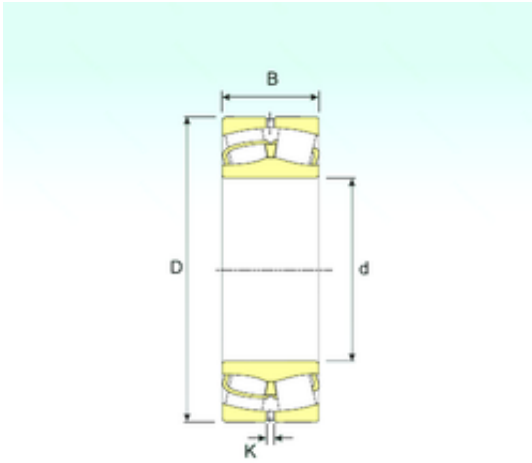

# NTPT NTK BEARINGS CO.,LTD.

24044 Bearing 2D drawings and 3D CAD models

220 mm x 340 mm x 118 mm ISB 24044  
spherical roller bearings

Bearing No. 24044

Size	220x340x118 mm
Bore Diameter	220 mm
Outer Diameter	340 mm
Width	118 mm
d	220 mm
D	340 mm
B	118 mm
C	118 mm
K	6 mm
Weight	40 Kg
Basic dynamic load rating (C)	1529 kN
Basic static load rating (C0)	2548 kN
(Grease) Lubrication Speed	1300,5 r/min