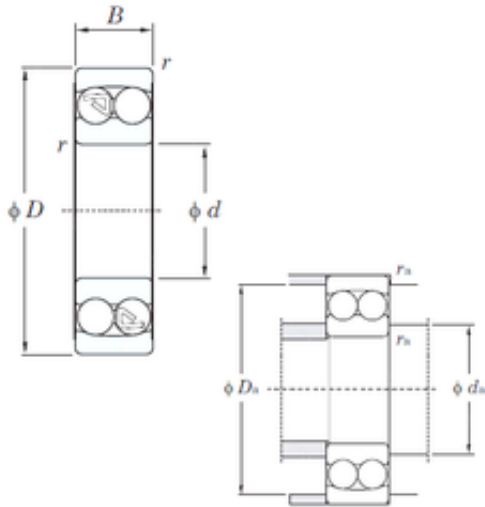

NTPT NTK BEARINGS CO.,LTD.

20 mm x 47 mm x 18 mm KOYO 2204 self-aligning ball bearings

Bearing No. 2204

2204 Bearing 2D drawings and 3D CAD models

Size	20x47x18 mm
Bore Diameter	20 mm
Outer Diameter	47 mm
Width	18 mm
d	20 mm
D	47 mm
B	18 mm
C	18 mm
r min.	1 mm
da min.	25 mm
Da max.	42 mm
ra max.	1 mm
Weight	0.140 Kg
Basic dynamic load rating (C)	12.6 kN
Basic static load rating (C0)	3.30 kN
(Grease) Lubrication Speed	14000 r/min
(Oil) Lubrication Speed	17000 r/min
Calculation factor (e)	0.48
Calculation factor (Y0)	1.37
Calculation factor (Y1)	1.31
Bearing No.	2204
r(min)	1
Cr	12.6
C0r	3.25
Cu	0.21

NTPT NTK BEARINGS CO.,LTD.

Grease lub.	14000
Oil lub.	17000
da(min)	25
Da(max)	42
ra(max)	1
e	0.48
Y1	1.31
Y2	2.02
Y0	1.37
(Refer.)Mass(kg)	0.140