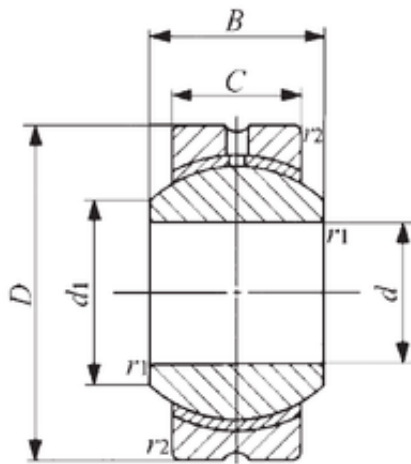

NTPT NTK BEARINGS CO.,LTD.

10 mm x 26 mm x 14 mm IKO PB 10 Plain bearing

Bearing No. PB 10

Size	10x26x14 mm
Bore Diameter	10 mm
Outer Diameter	26 mm
Width	14 mm
d	10 mm
D	26 mm
B	14 mm
C	10,5 mm
d1	12,9 mm
dk	19,05 mm
r min.	0,2 mm
Weight	0,039 Kg
Basic dynamic load rating (C)	9,81 kN

PB 10 Bearing 2D drawings and 3D CAD models