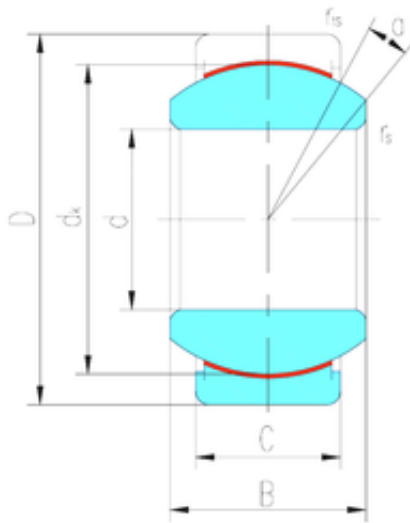

NTPT NTK BEARINGS CO.,LTD.

120,65 mm x 187,325 mm x 105,562 mm LS
GEZ120ET-2RS Plain bearing

Bearing No. GEZ120ET-2RS

Size	120.65x187.325x105.562 mm
Bore Diameter	120,65 mm
Outer Diameter	187,325 mm
Width	105,562 mm
d	120,65 mm
D	187,325 mm
B	105,562 mm
C	90,475 mm
dk	173,5 mm
r min.	1 mm
r1 min.	1 mm
Angle	6 °
Weight	11,5 Kg
Basic dynamic load rating (C)	1880 kN

GEZ120ET-2RS Bearing 2D drawings and 3D CAD models