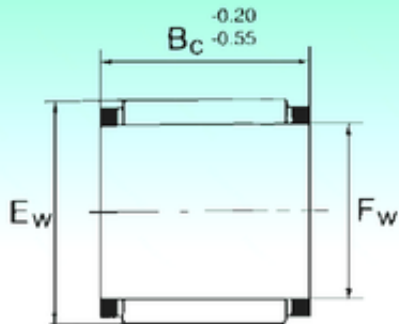

NTPT NTK BEARINGS CO.,LTD.

NBS KBK 16x20x19 Needle bearing

Bearing No. KBK 16x20x19

Bore Diameter	16 mm
Outer Diameter	20 mm
Fw	16 mm
Ew	20 mm
Bc	19 mm
Weight	0,012 Kg
Basic dynamic load rating (C)	11,7 kN
Basic static load rating (C0)	16,8 kN

KBK 16x20x19 Bearing 2D drawings and 3D CAD models