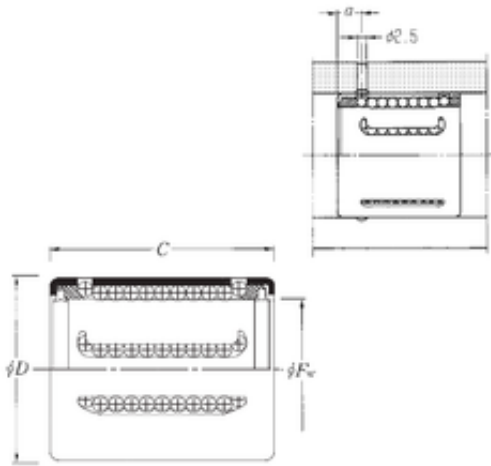

## NTN KH3050LL Linear bearing

Bearing No. KH3050LL

Size	30x40x50 mm
Bore Diameter	30 mm
Outer Diameter	40 mm
Width	50 mm
Fw	30 mm
D	40 mm
C	50 mm
a	8 mm
Weight	0,095 Kg
Basic dynamic load rating (C)	2,7 kN

KH3050LL Bearing 2D drawings and 3D CAD models