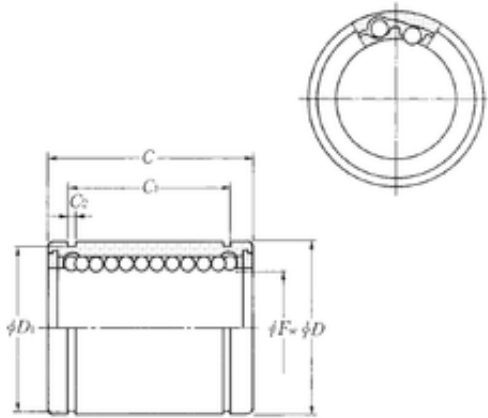

## NTN KLM40LL Linear bearing

Bearing No. KLM40LL

Size	40x60x80 mm
Bore Diameter	40 mm
Outer Diameter	60 mm
Width	80 mm
Fw	40 mm
D	60 mm
C	80 mm
C1	60,3 mm
D1	57 mm
C2	2,1 mm
Weight	0,62 Kg
Basic dynamic load rating (C)	3 950 kN

KLM40LL Bearing 2D drawings and 3D CAD models