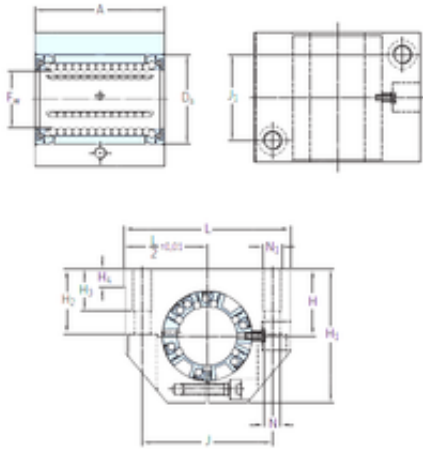

# NTPT NTK BEARINGS CO.,LTD.

LUNE 20-2LS Bearing 2D drawings and 3D CAD models

## SKF LUNE 20-2LS Linear bearing

Bearing No. LUNE 20-2LS

Bore Diameter	20 mm
Fw	20 mm
H4	7,5 mm
H3	18 mm
Da	32 mm
A	45 mm
H	25 mm
H1	50 mm
H2	24 mm
J	45 mm
L	60 mm
N	6,6 mm
J1	32 mm
Thread (N1)	M8
Weight	0,255 Kg
Basic dynamic load rating (C)	2 kN