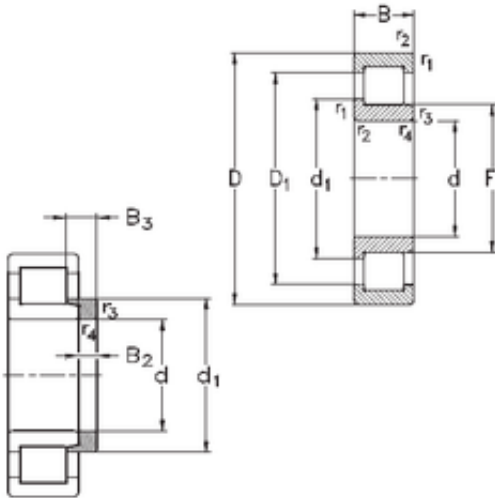

NTPT NTK BEARINGS CO.,LTD.

130 mm x 230 mm x 64 mm NKE NJ2226-E-M6+HJ2226-E Cylindrical roller bearing

Bearing No. NJ2226-E-M6+HJ2226-E

NJ2226-E-M6+HJ2226-E Bearing 2D drawings and 3D CAD models

| | |
|-------------------------------|---------------|
| Size | 130x230x64 mm |
| Bore Diameter | 130 mm |
| Outer Diameter | 230 mm |
| Width | 64 mm |
| d | 130 mm |
| F | 153,5 mm |
| D | 230 mm |
| B | 64 mm |
| C | 64 mm |
| d1 | 164,2 mm |
| r1 min. | 3 mm |
| r2 min. | 3 mm |
| r3 min. | 3 mm |
| r4 min. | 3 mm |
| B2 | 11 mm |
| B3 | 21 mm |
| D1 | 202,6 mm |
| S | 5,2 mm |
| Weight | 11,35 Kg |
| Basic dynamic load rating (C) | 591 kN |
| Basic static load rating (C0) | 739 kN |