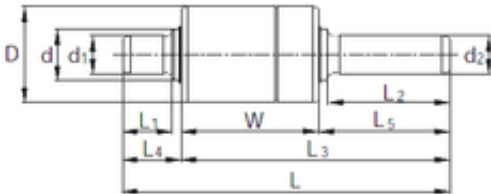

## KBC RW357005 Complex bearing

Bearing No. RW357005

RW357005 Bearing 2D drawings and 3D CAD models

|                |           |
|----------------|-----------|
| Outer Diameter | 35 mm     |
| D              | 35 mm     |
| d              | 18 mm     |
| L4             | 15.5 mm   |
| L5             | 38.7 mm   |
| L2             | 36.1 mm   |
| L3             | 74.7 mm   |
| d1             | 18 mm     |
| d2             | 12.038 mm |
| L              | 90.2 mm   |
| W              | 36 mm     |